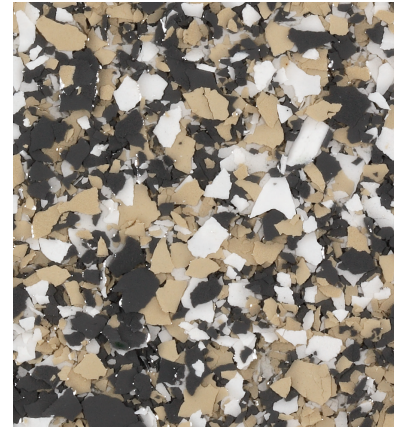

WHEAT

DUR-A-FLEX

MARINA

DUR-A-FLEX

OYSTER SHELL

PEWTER

DUR-A-FLEX

COBBLESTONE

DUR-A-FLEX

SCARLET

COBALT

DUR-A-FLEX

CALYPSO

DUR-A-FLEX

GLACIER

The samples shown are only close approximations and should not be used for specification purposes. Contact Dur-A-Flex to obtain actual samples for best color selection.