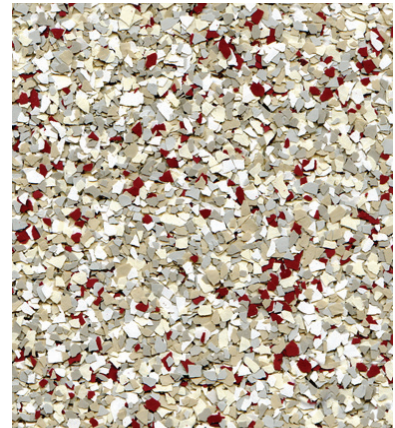

SHALE

DUR-A-FLEX

ACADIA

DUR-A-FLEX

OLIVE STONE

RED ROCK

DUR-A-FLEX

GALAXY

DUR-A-FLEX

TUSCANY

OCEAN

DUR-A-FLEX

SEA GLASS

DUR-A-FLEX

SAHARA

The samples shown are only close approximations and should not be used for specification purposes. Contact Dur-A-Flex to obtain actual samples for best color selection.