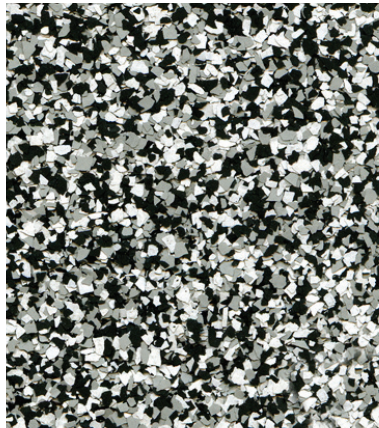

SHALE

DUR-A-FLEX

ACADIA

DUR-A-FLEX

OLIVE STONE

RED ROCK

DUR-A-FLEX

GALAXY

DUR-A-FLEX

TUSCANY

OCEAN

DUR-A-FLEX

SEA GLASS

DUR-A-FLEX

SAHARA

The samples shown are only close approximations and should not be used for specification purposes. Contact Dur-A-Flex to obtain actual samples for best color selection.