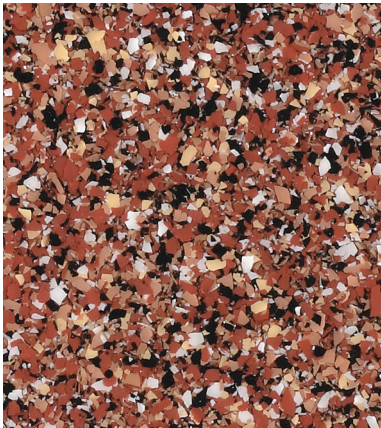

SHALE

DUR-A-FLEX

ACADIA

DUR-A-FLEX

OLIVE STONE

RED ROCK

DUR-A-FLEX

GALAXY

DUR-A-FLEX

TUSCANY

OCEAN

DUR-A-FLEX

SEA GLASS

DUR-A-FLEX

SAHARA

The samples shown are only close approximations and should not be used for specification purposes. Contact Dur-A-Flex to obtain actual samples for best color selection.