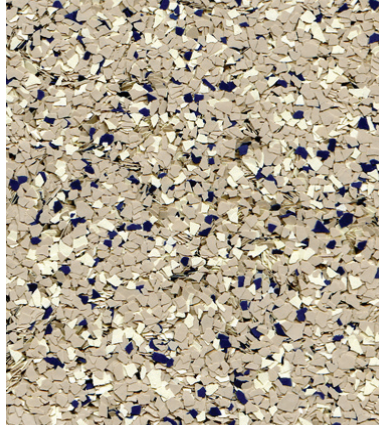

SHALE

DUR-A-FLEX

ACADIA

DUR-A-FLEX

OLIVE STONE

RED ROCK

DUR-A-FLEX

GALAXY

DUR-A-FLEX

TUSCANY

OCEAN

DUR-A-FLEX

SEA GLASS

DUR-A-FLEX

SAHARA

The samples shown are only close approximations and should not be used for specification purposes. Contact Dur-A-Flex to obtain actual samples for best color selection.